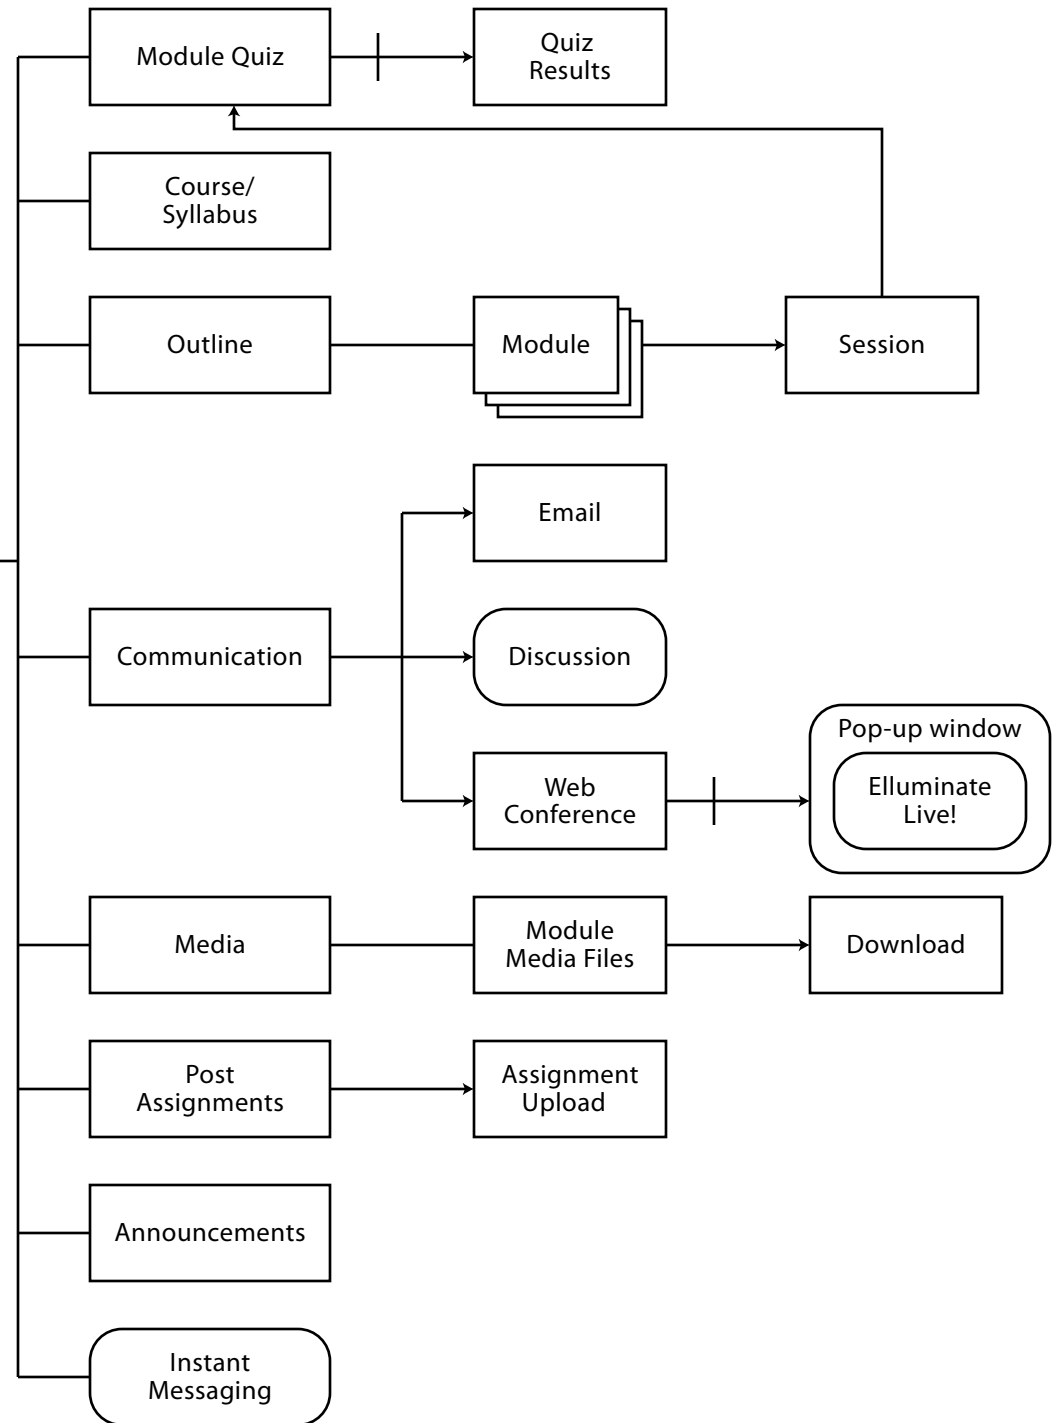

MAIN TASKS OVERVIEW

INTRODUCTION

The purpose of this information architecture report is to provide a detailed guide to the site structure, work-flow and layout for the primary and secondary student functions for academyart.edu. The result will be a well organized site designed for user efficiency and and enhanced functionality.

1. SITE MAP

2. FLOWCHARTS

Login	3
View Class Home/Syllabus	4
Learn Material for Module (Outline)	5
Discussion	6
Email	7
Web Conference	8
Instant Messenger	9
Comprehension Quizzes	10
Post Assignments	11
View Grades and Instructor Comments	12
View Announcements	13
Post User Profile	14
Download Class Media	15

3. WIREFRAMES

Login	16
Home	17
Home > Profile	18
Home > Profile > Grades	19
Home > Class Home	20
Home > Class Home > Course / Syllabus	21
Home > Class Home > Outline	22
Home > Class Home > Outline > Module	23
Home > Class Home > Quiz (dropdown)	24
Home > Class Home > Quiz	25
Home > Class Home > Communication (dropdown)	26
Home > Class Home > Communication > Discussion	27
Home > Class Home > Communication > Email	28
Home > Class Home > Communication > Discussion	29
Home > Class Home > Media	30
Home > Class Home > Assignments	31
Home > Class Home > Announcements	32

1. SITE MAP